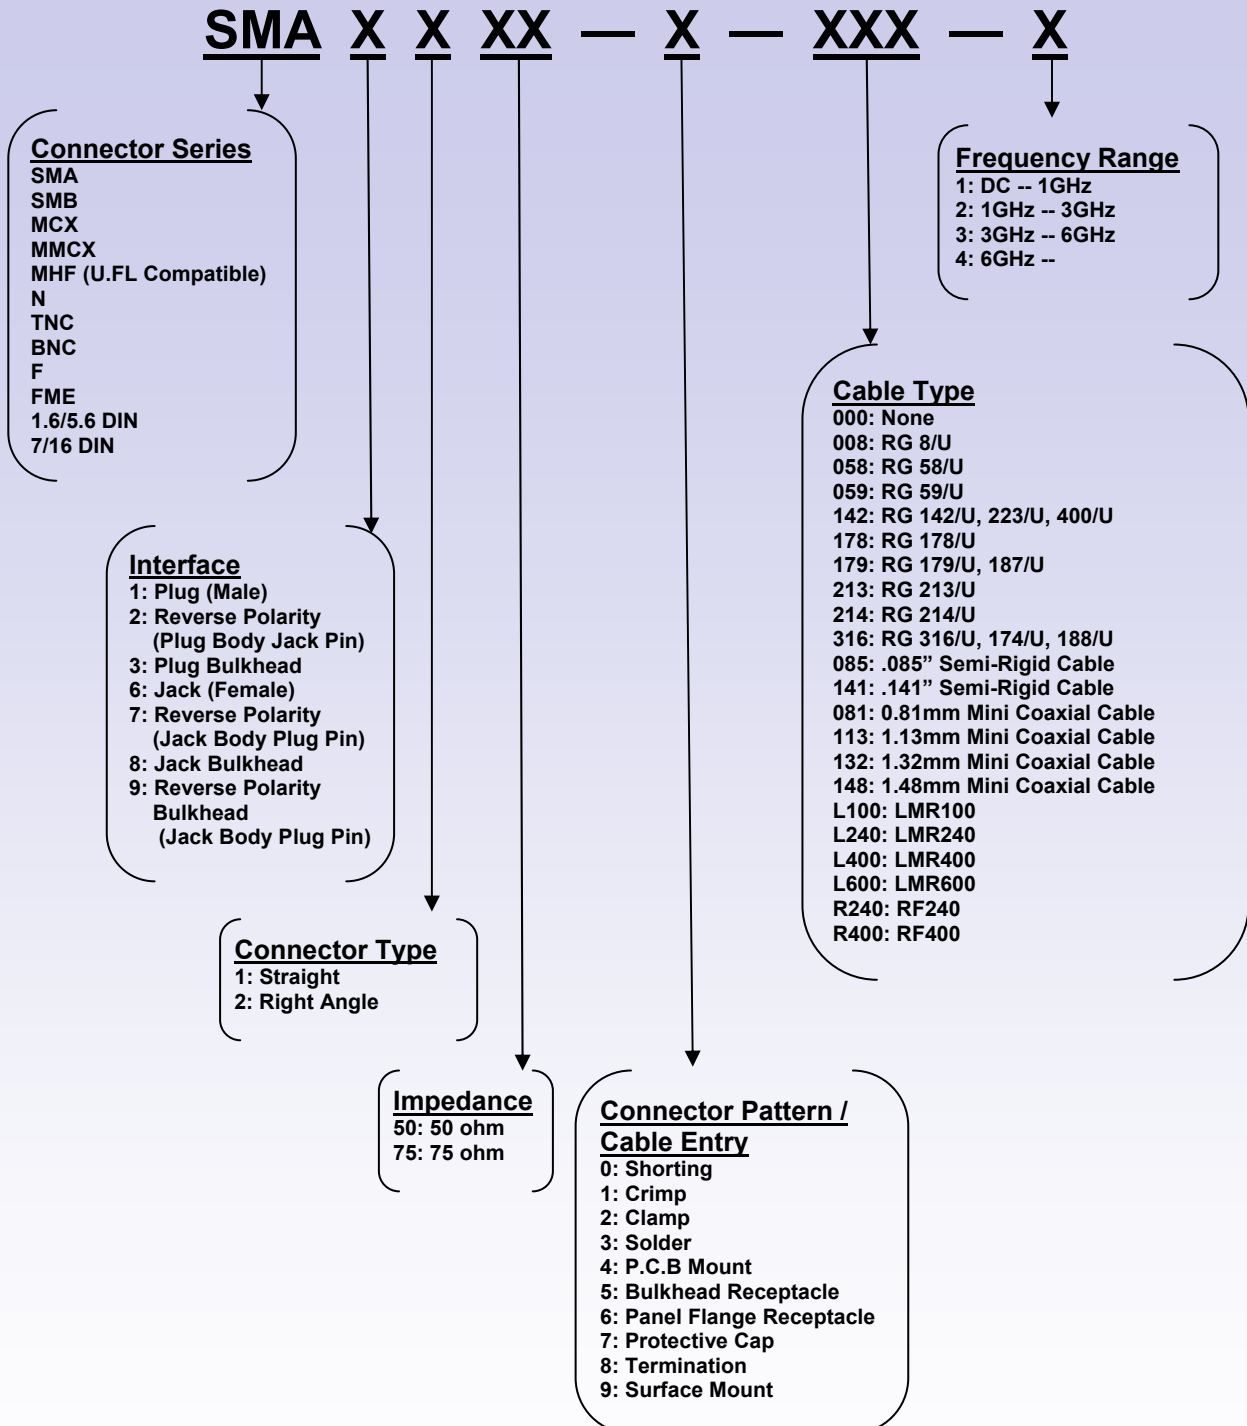

RF Connector Number Legend

TAIWANCAST INC.

2F, No.27, Jhong-Rong St., Sin-Jhuang City, Taipei County 242, Taiwan

TEL. 886 2 8994 1601, FAX. 886 2 8994 1602, sales@rfconnector.com.tw, www.rfconnector.com.tw